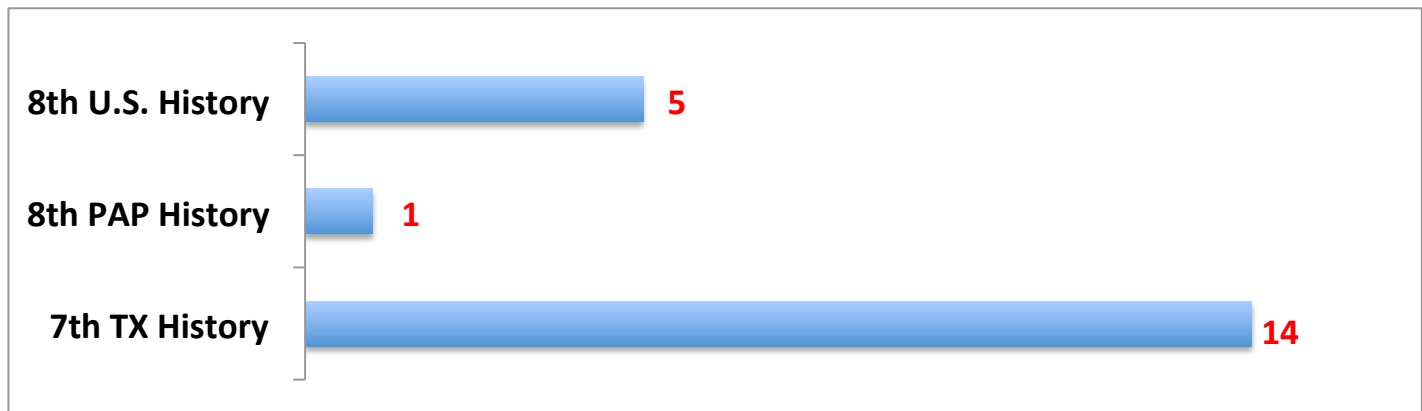

Total number of tardies for all grades level combined- 266

5th Six Weeks Dashboard 2014-2015

English/Reading Failures by Grade Level

Math Failures by Grade Level

5th Six Weeks Dashboard 2014-2015

Social Studies Failures by Grade Level