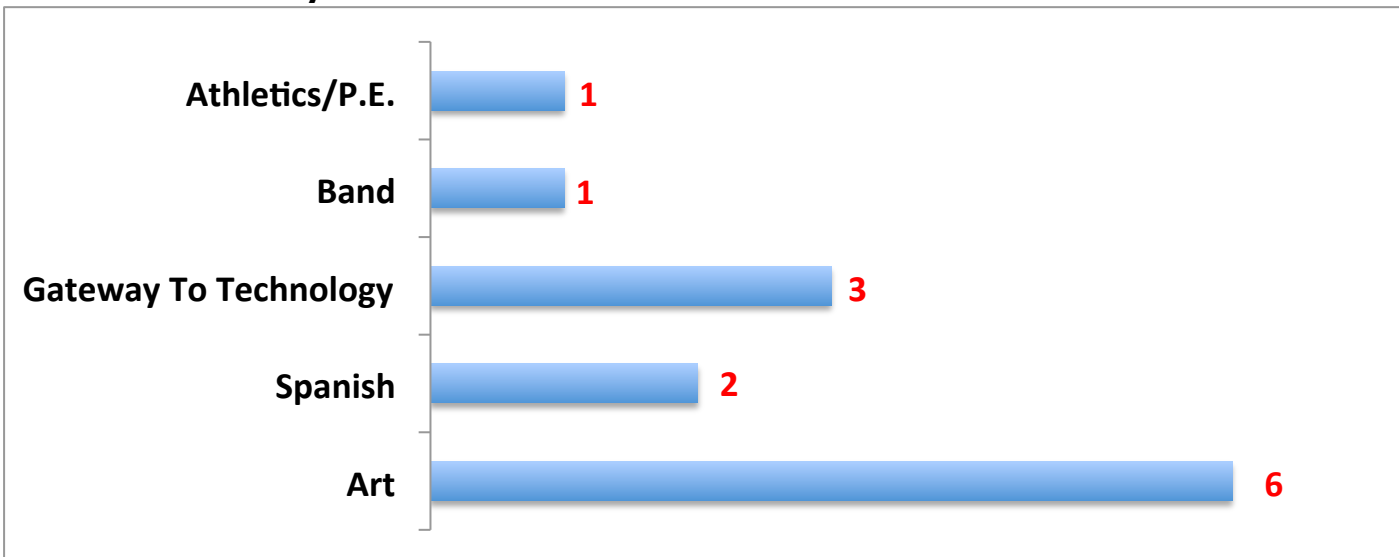

Elective Failures by Grade Level