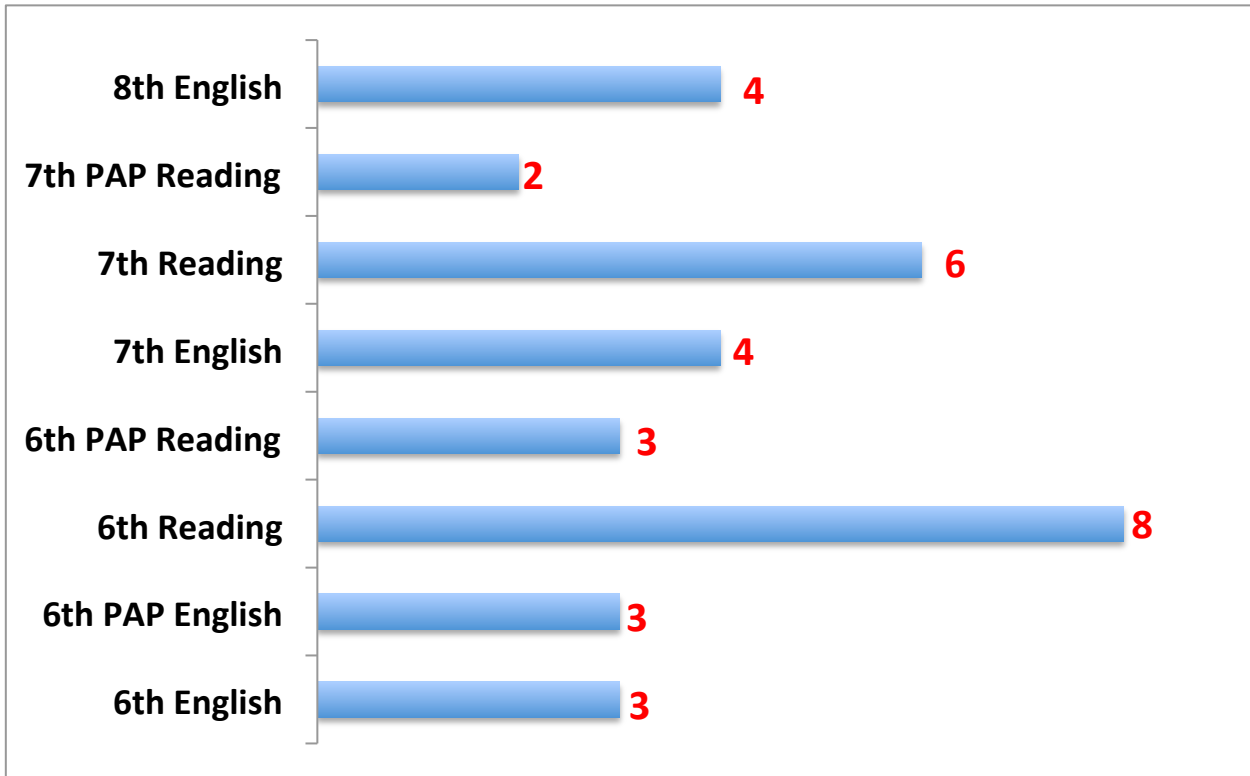

5th Six Weeks Dashboard 2014-2015

English/Reading Failures by Grade Level