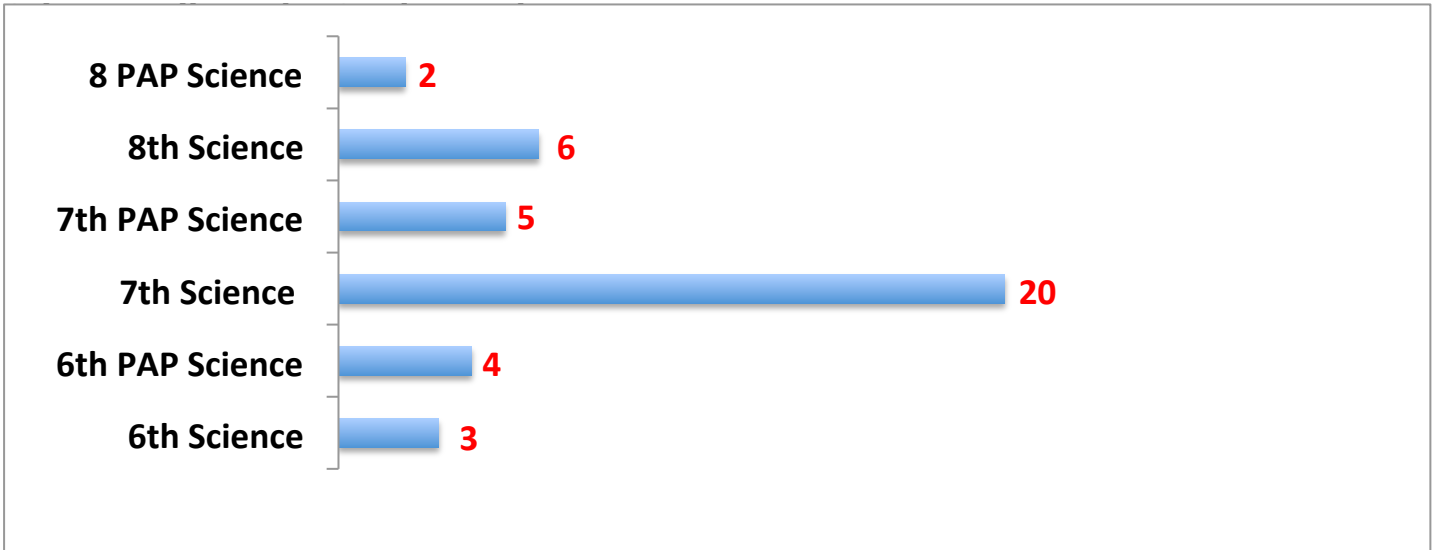

Total number of tardies for all grades level combined- 266

5th Six Weeks Dashboard 2014-2015

English/Reading Failures by Grade Level

Math Failures by Grade Level

5th Six Weeks Dashboard 2014-2015

Social Studies Failures by Grade Level